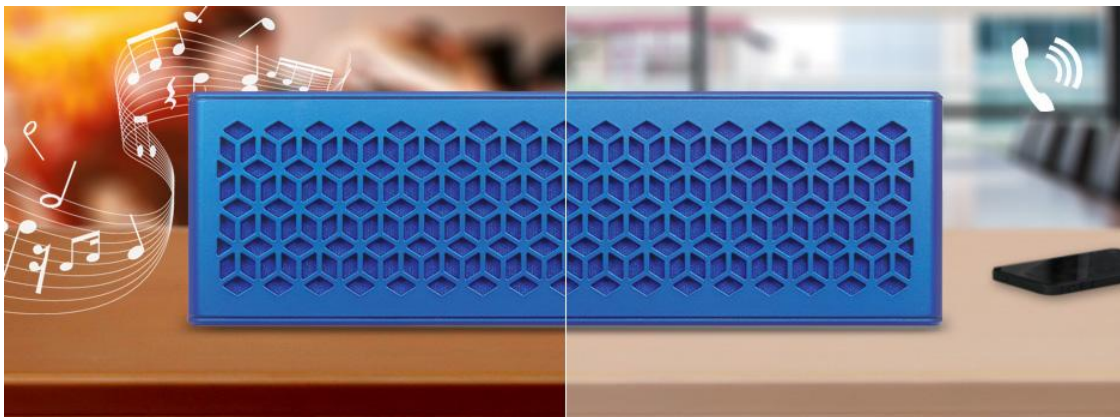

FEATURES

LIFE OF THE PARTY

Poolside Cool

Get ready to enjoy some splashing fun with your audio! Weather-tested up to IP66 standards¹, the Creative MUVO mini is also water and dust resistant, ensuring nothing stops you from enjoying your music in wild weather, or the wildest pool party!

Bring the party with you

The Creative MUVO mini is designed to be small and compact for you to take it everywhere with you. Let the adventure begin!

Get the party started

Don't underestimate the audio prowess of the Creative MUVO mini because of its size! This speaker pumps out surprisingly loud and clear stereo audio with bass deep enough to get everyone dancing to your playlist.

Don't let the party stop

Keep that playlist going; the Creative MUVO mini has a long battery life of up to 10 hours². When it runs out of juice, simply charge it via its Micro USB port.

GADGET-FRIENDLY!

Toggle between your playlist and your calls

Switching between your phone calls and your playlist is so hassle-free with the Creative MUVO mini. The speaker is integrated with a built-in microphone which enables it to double up as a speakerphone. When you are done with your call, simply switch back to your playlist with the tap of a button. How easy is that?